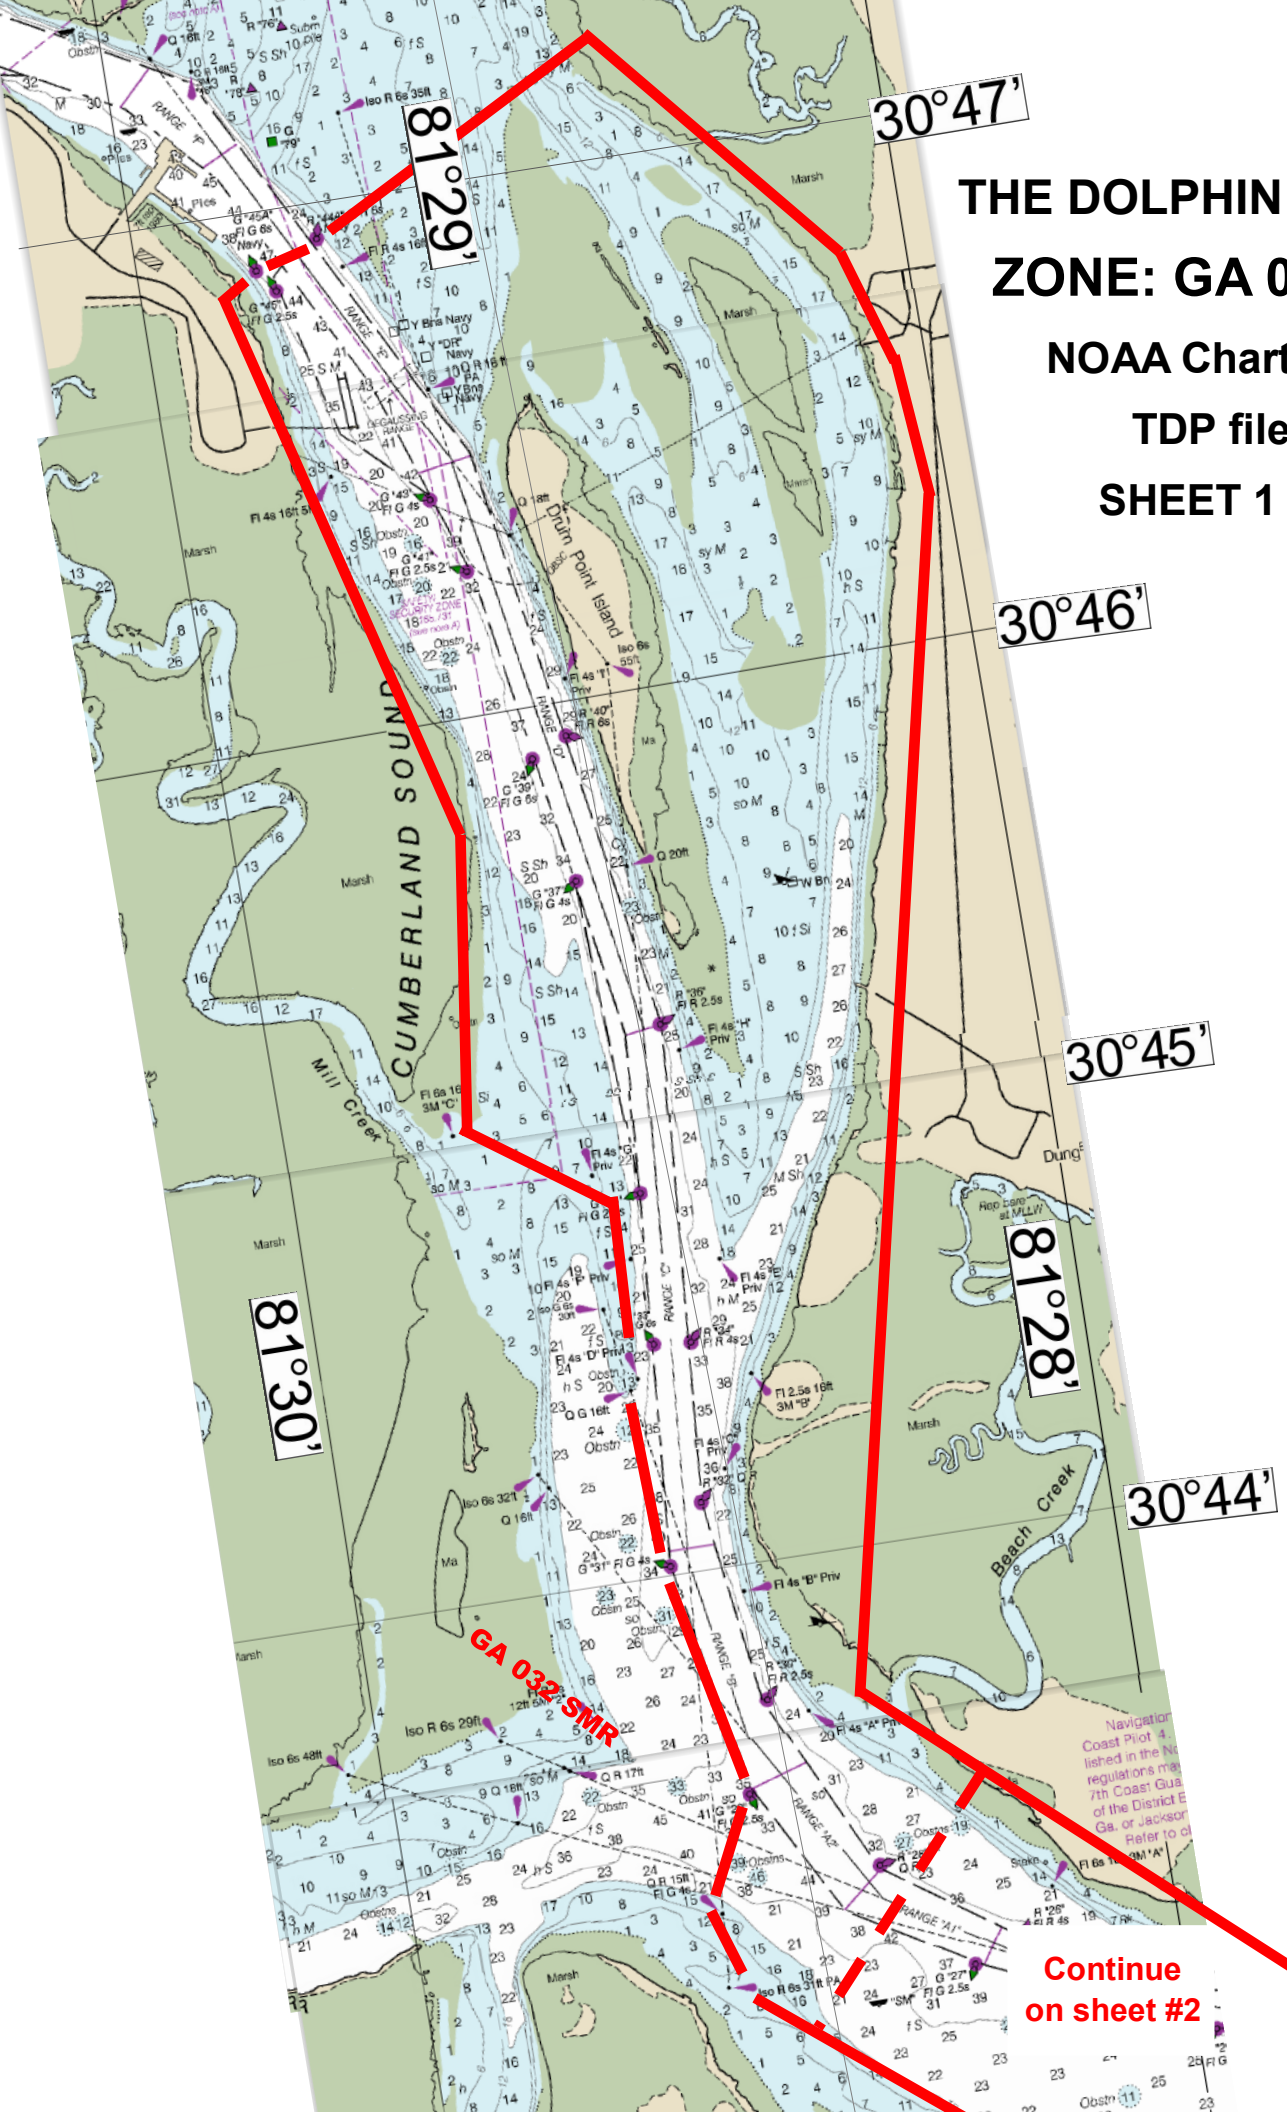

THE DOLPHIN PROJECT ZONE: GA 032 CMS

NOAA Chart: 11503

TDP file 55

SHEET 1 OF 2

Continue
on sheet #2