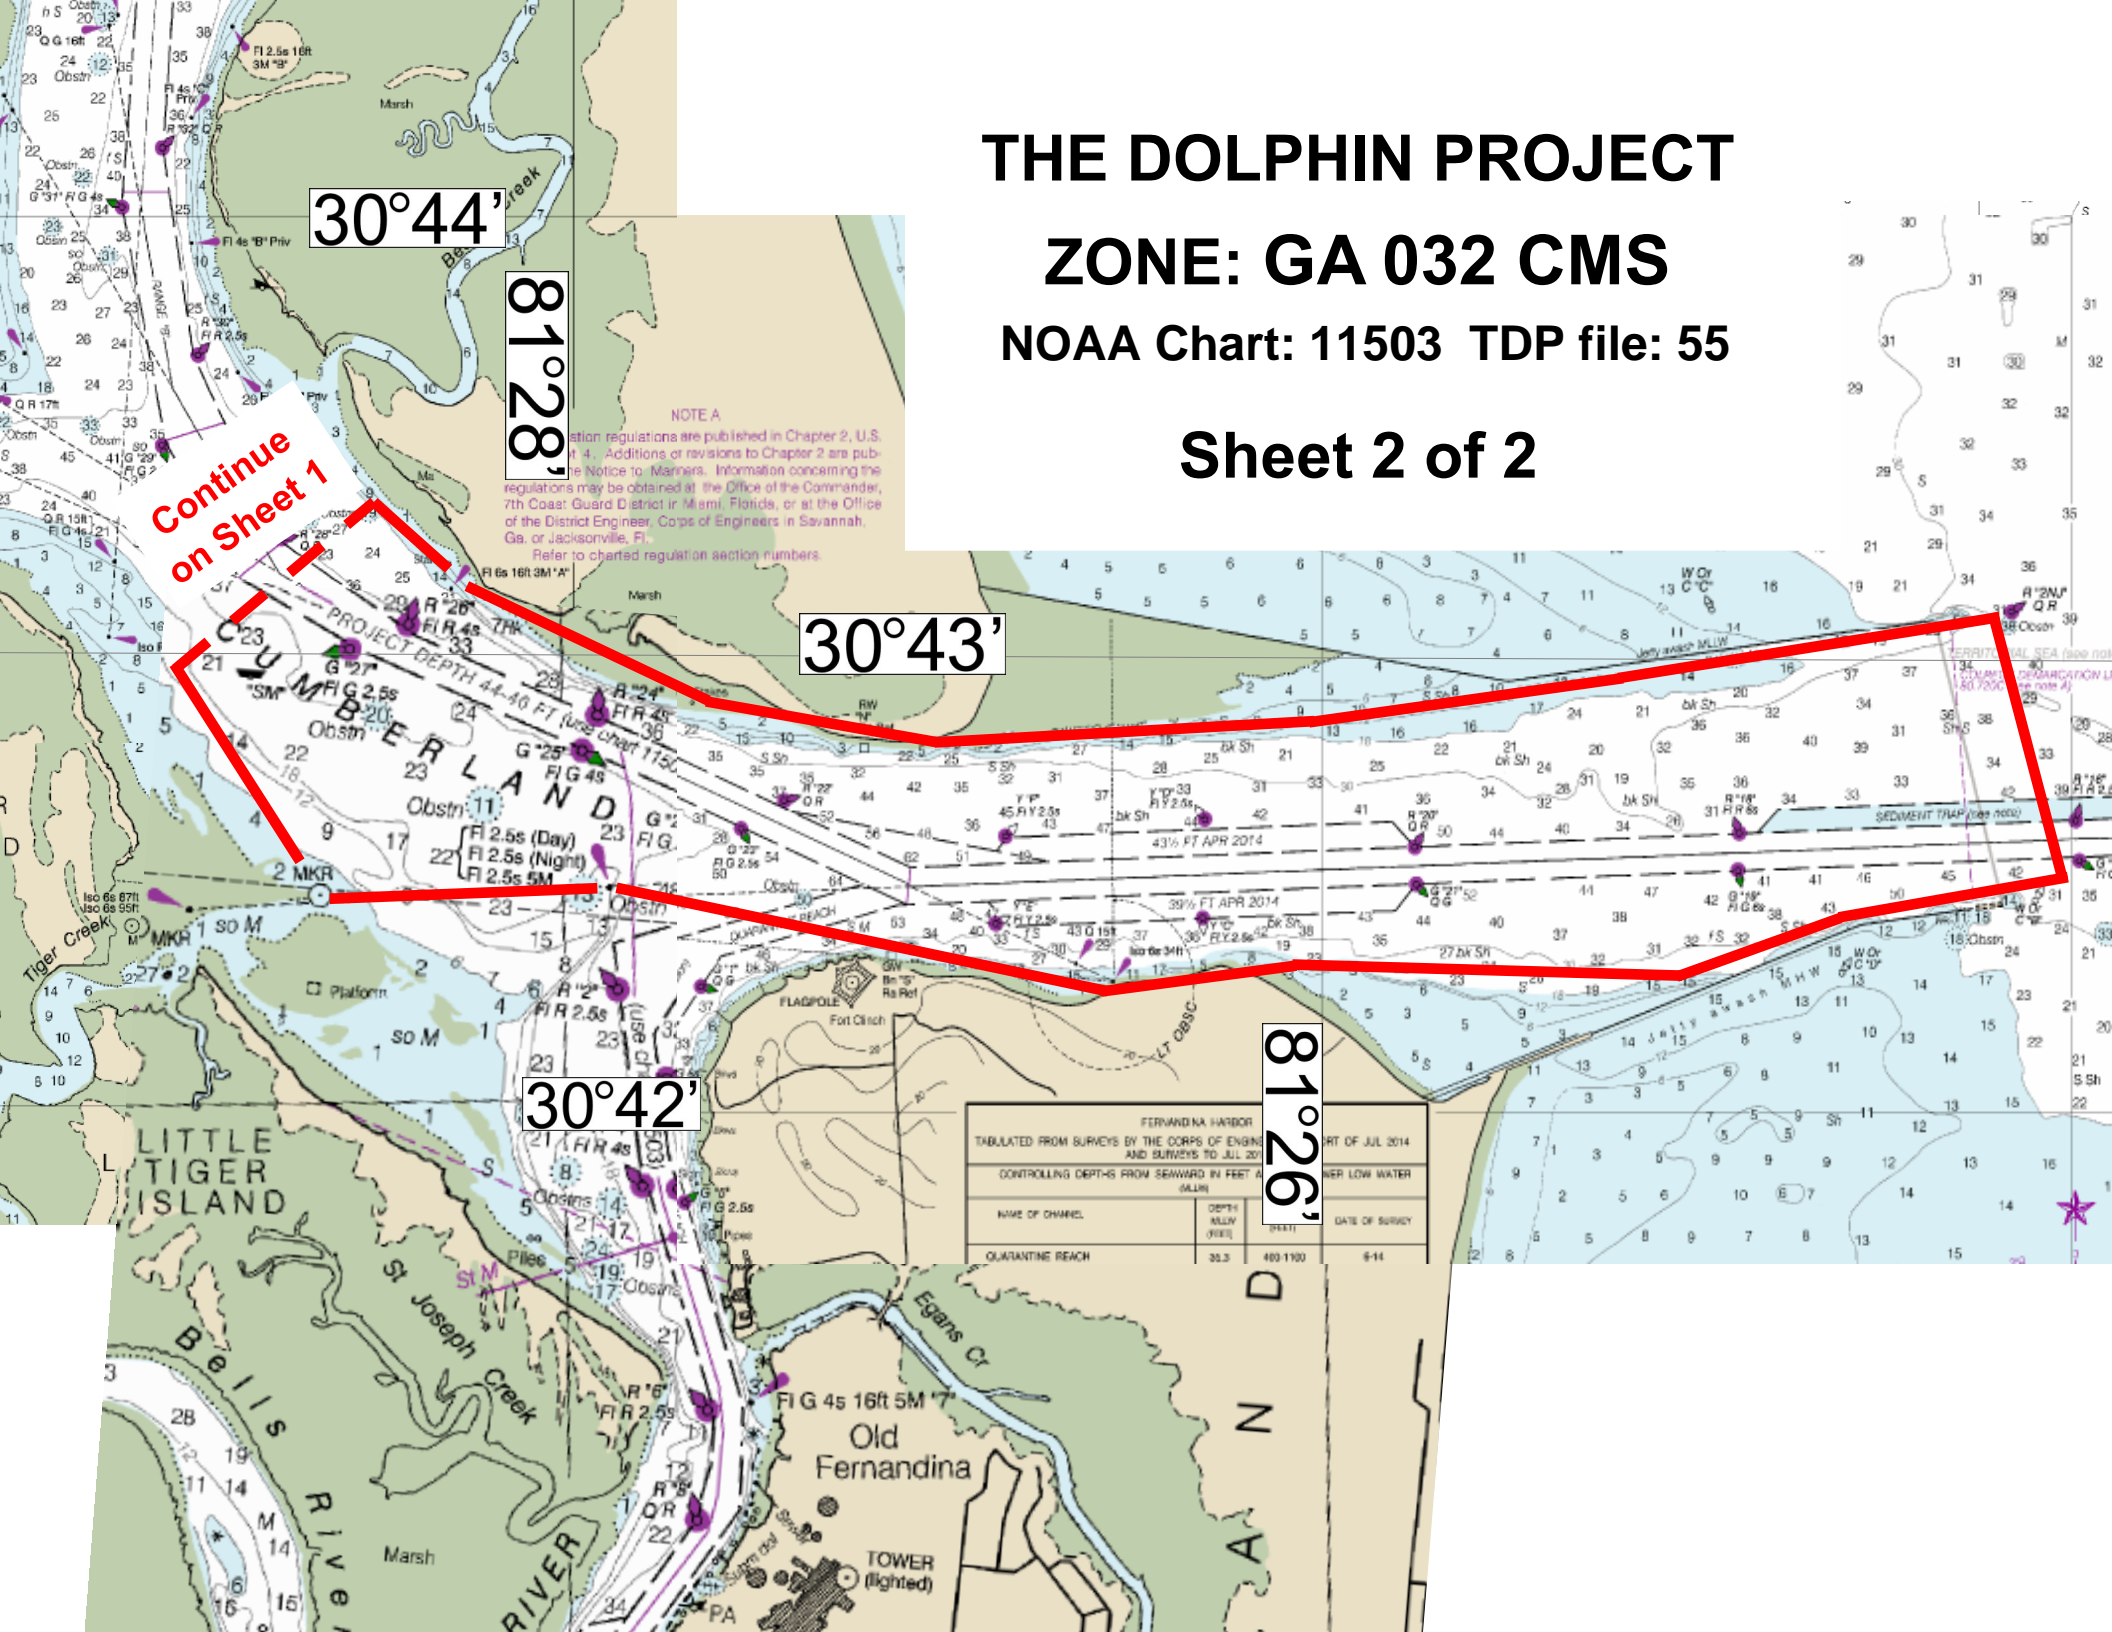

## ZONE: GA 032 CMS

NOAA Chart: 11503 TDP file: 55

### Sheet 2 of 2

30°44'

81°28'

Continue on Sheet 1

30°43'

30°42'

81°26'